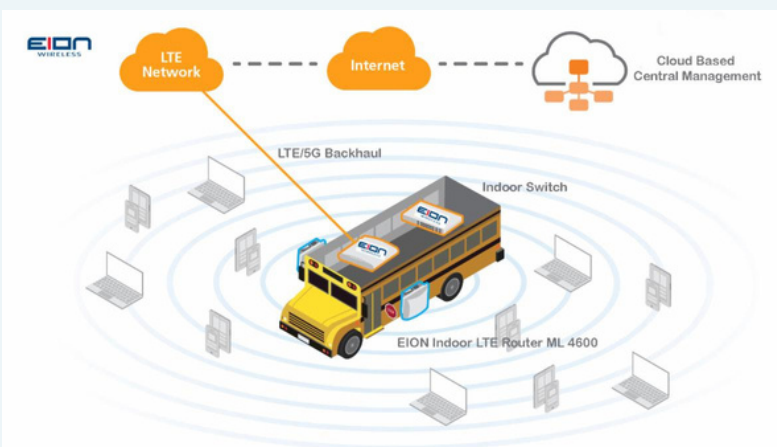

## EION SMART SCHOOL BUS WIFI SOLUTION

The Smart School Bus WiFi Solution will help the school districts adopt creative and innovative solutions to extend the reach of the classroom to students inside their trips to and from the school by creating WiFi hotspots so students can go online and practice Distance Learning.

### Solution Design Highlights

- Indoor WiFi Access Point with LTE/5G Backhaul (Possible dual sim for Carrier Diversity for optimal connectivity). With MU-MIMO up to 128 simultaneously students.
- Indoor Switch.
- Active GPS - Provides tracking and location-based reporting.
- Cloud-based central management - Remote monitoring and management.

## Solution Results

This solution powers the connected school bus with LTE/5G technology, secure and reliable high-speed WiFi internet connectivity. The school buses will serve as WiFi hotspots for the students and they can access the wifi within 100m of the bus.